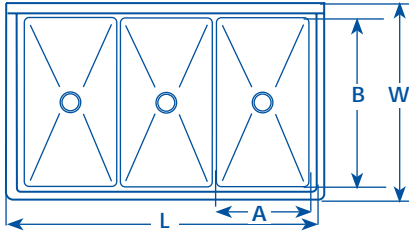

sinks

3 COMPARTMENT PLATTER SINKS

STANDARD M&E FEATURES

- Sink bowls are fabricated to NSF specifications with 3/4" radius corners.
- 16 gauge construction.
- All stainless steel is type 304.
- 8" high backsplash.
- Die formed bowl bottoms.
- Stainless Steel front skirt.

ALSO AVAILABLE (specify when ordering)

- 14 gauge construction.
- 14" bowl depth.
- Other sizes and configurations available.

WITHOUT DRAIN BOARDS

Model #	Bowl ("A" X "B")	Size Overall ("L" X "W")	Weight
C03 4231 11	14" X 31"	48" X 37"	191 lbs.
C03 5728 11	19" X 28"	63" X 34"	209 lbs.
C03 5731 11	19" X 31"	63" X 37"	234 lbs.
C03 6030 11	20" X 30"	66" X 36"	230 lbs.

WITH 1 DRAIN BOARD SPECIFY (L OR R)

Model #	Bowl ("A" X "B")	Size Overall ("L" X "W")	Weight
18" DRAIN BOARD			
C03 4231 11 18(LorR)	14" X 31"	65" X 37"	241 lbs.
C03 5728 11 18(LorR)	19" X 28"	80" X 34"	263 lbs.
C03 5731 11 18(LorR)	19" X 31"	80" X 37"	285 lbs.
C03 6030 11 18(LorR)	20" X 30"	83" X 36"	280 lbs.
24" DRAIN BOARD			
C03 4231 11 24(LorR)	14" X 31"	71" X 37"	262 lbs.
C03 5728 11 24(LorR)	19" X 28"	86" X 34"	276 lbs.
C03 5731 11 24(LorR)	19" X 31"	86" X 37"	295 lbs.
C03 6030 11 24(LorR)	20" X 30"	89" X 36"	290 lbs.

WITH 2 DRAIN BOARDS

Model #	Bowl ("A" X "B")	Size Overall ("L" X "W")	Weight
18" DRAIN BOARD			
C03 4231 11 18LR	14" X 31"	82" X 37"	292 lbs.
C03 5728 11 18LR	19" X 28"	97" X 34"	316 lbs.
C03 5731 11 18LR	19" X 31"	97" X 37"	335 lbs.
C03 6030 11 18LR	20" X 30"	100" X 36"	334 lbs.
24" DRAIN BOARD			
C03 4231 11 24LR	14" X 31"	94" X 37"	334 lbs.
C03 5728 11 24LR	19" X 28"	109" X 34"	343 lbs.
C03 5731 11 24LR	19" X 31"	109" X 37"	377 lbs.
C03 6030 11 24LR	20" X 30"	112" X 36"	372 lbs.