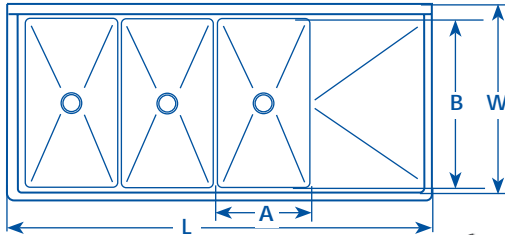

sinks

3 COMPARTMENT PLATTER SINKS

STANDARD M&E FEATURES

- Sink bowls are fabricated to NSF specifications with 3/4" radius corners.
- 16 gauge construction.
- All stainless steel is type 304.
- 8" high backsplash.
- Die formed bowl bottoms.
- Stainless Steel front skirt.

ALSO AVAILABLE (specify when ordering)

- 14 gauge construction.
- 14" bowl depth.
- Other sizes and configurations available.

WITHOUT DRAIN BOARDS

Model #	Bowl ("A" X "B")	Size Overall ("L" X "W")	Weight
C03 4231 11	14" X 31"	48" X 37"	191 lbs.
C03 5728 11	19" X 28"	63" X 34"	209 lbs.
C03 5731 11	19" X 31"	63" X 37"	234 lbs.
C03 6030 11	20" X 30"	66" X 36"	230 lbs.

WITH 1 DRAIN BOARD SPECIFY (L OR R)

Model #	Bowl ("A" X "B")	Size Overall ("L" X "W")	Weight
18" DRAIN BOARD			
C03 4231 11 18(LorR)	14" X 31"	65" X 37"	241 lbs.
C03 5728 11 18(LorR)	19" X 28"	80" X 34"	263 lbs.
C03 5731 11 18(LorR)	19" X 31"	80" X 37"	285 lbs.
C03 6030 11 18(LorR)	20" X 30"	83" X 36"	280 lbs.
24" DRAIN BOARD			
C03 4231 11 24(LorR)	14" X 31"	71" X 37"	262 lbs.
C03 5728 11 24(LorR)	19" X 28"	86" X 34"	276 lbs.
C03 5731 11 24(LorR)	19" X 31"	86" X 37"	295 lbs.
C03 6030 11 24(LorR)	20" X 30"	89" X 36"	290 lbs.

WITH 2 DRAIN BOARDS

Model #	Bowl ("A" X "B")	Size Overall ("L" X "W")	Weight
18" DRAIN BOARD			
C03 4231 11 18LR	14" X 31"	82" X 37"	292 lbs.
C03 5728 11 18LR	19" X 28"	97" X 34"	316 lbs.
C03 5731 11 18LR	19" X 31"	97" X 37"	335 lbs.
C03 6030 11 18LR	20" X 30"	100" X 36"	334 lbs.
24" DRAIN BOARD			
C03 4231 11 24LR	14" X 31"	94" X 37"	334 lbs.
C03 5728 11 24LR	19" X 28"	109" X 34"	343 lbs.
C03 5731 11 24LR	19" X 31"	109" X 37"	377 lbs.
C03 6030 11 24LR	20" X 30"	112" X 36"	372 lbs.